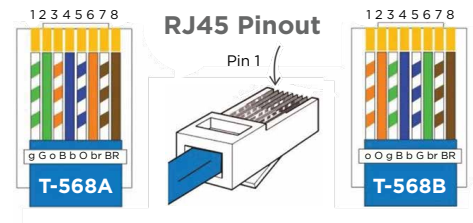

Cisco Touch10

**Cisco Microphones**  
Supports up to [3] Cisco Mics:  
Cisco Mic 20 & Cisco Table-J

**\*SCTLink™ Cable Specs**  
Integrator-Supplied CAT5e/CAT6 STP/UTP Cable  
EIA568A or EIA568B (10m-100m min/max Length)

CISCO Webex PTZ 4k

**SCTLink™ Cable\***  
Ethernet/POE; Cisco Mic TRRS; HDMI; Audio I/O & USB up to 100m CAT5e/CAT6  
The **SCTLink™** cable must always be a single, point-to-point CAT cable with no couplers or interconnections.