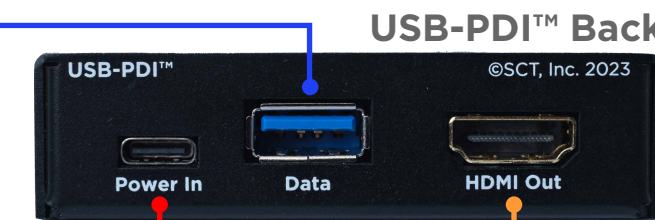

RCC-H016-1.0M  
UTP Cable

RCC-M006-1.0M  
USB-A to USB-Micro B  
Cable

RCC-M015-2.0M  
USB-C to Locking  
USB-C Cable

USB-C  
Data, Video,  
& Power

SCTLink™ Cable  
Ethernet/POE; HDMI;  
USB up to 100m CAT5e/CAT6

The **SCTLink™** cable must always be a single, point-to-point CAT cable with no couplers or interconnections.

RCC-H001-1.0M  
HDMI Cable

\*Can be used on Tx or Rx.\*  
WPS-12 30VDC  
100-240V 47-63Hz  
Power Supply

RCC-M005-1.0M  
USB-A to USB-C  
Cable

RCC-H001-1.0M  
HDMI Cable

RCC-H016-1.0M  
UTP Cable

\*SCTLink™ Cable Specs  
Integrator-Supplied CAT5e/CAT6 STP/UTP Cable  
EIA568A or EIA568B (10m-100m min/max Length)