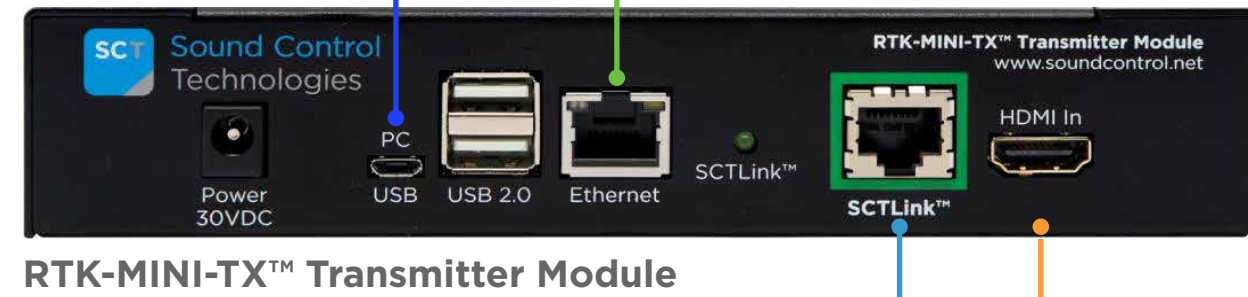

RCC-H016-1.0M  
UTP Cable

RCC-M006-1.0M  
USB-A to USB-Micro B  
Cable

RCC-M015-2.0M  
USB-C to Locking  
USB-C Cable

USB-C  
Data, Video,  
& Power

SCTLink™ Cable  
Ethernet/POE; HDMI;  
USB up to 100m CAT5e/CAT6

The **SCTLink™** cable must always be a single, point-to-point CAT cable with no couplers or interconnections.

RCC-H001-1.0M  
HDMI Cable

\*Can be used on Tx or Rx.\*  
WPS-12 30VDC  
100-240V 47-63Hz  
Power Supply

RCC-M005-1.0M  
USB-A to USB-C  
Cable

RCC-H001-1.0M  
HDMI Cable

RCC-H016-1.0M  
UTP Cable

\*SCTLink™ Cable Specs  
Integrator-Supplied CAT5e/CAT6 STP/UTP Cable  
EIA568A or EIA568B (10m-100m min/max Length)