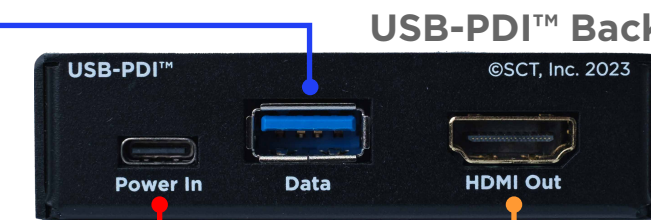

USB-C Power Supply

RCC-M015-2.0M USB-C to Locking USB-C Cable

USB-C Data, Video, & Power