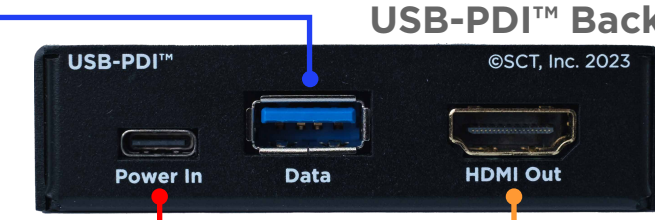

Poly TC8 or TC10

RCC-H016-1.0M UTP Cable

RTK-MINI-TX™ Transmitter Module

SCTLink™ Cable
Ethernet/POE; HDMI;
USB up to 100m CAT5e/CAT6
The SCTLink™ cable must always be a single, point-to-point CAT cable with no couplers or interconnections.

RCC-M006-1.0M USB-A to USB-Micro B Cable

USB-PDI™ Front

USB-PDI™ Back

USB-C Power Supply

RCC-M015-2.0M USB-C to Locking USB-C Cable

USB-C Data, Video, & Power

Laptop

RCC-H001-1.0M HDMI Cable

Can be used on Tx or Rx.
WPS-12 30VDC
100-240V 47-63Hz
Power Supply

RTK-MINI-RX™ Receiver Module

RCC-M005-1.0M USB-A to USB-C Cable

RCC-H001-1.0M HDMI Cable

RCC-H016-1.0M UTP Cable

Client LAN

Poly G7500

*SCTLink™ Cable Specs
Integrator-Supplied CAT5e/CAT6 STP/UTP Cable
EIA568A or EIA568B (10m-100m min/max Length)