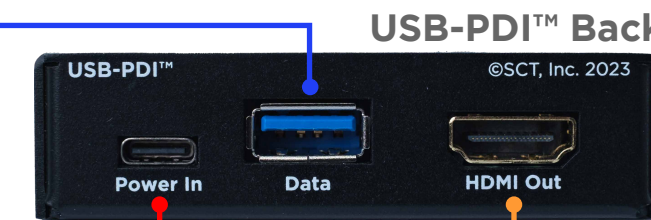

USB-C Power Supply

RCC-M015-1.0M USB-C to USB-C Cable

USB-C Data, Video, & Power