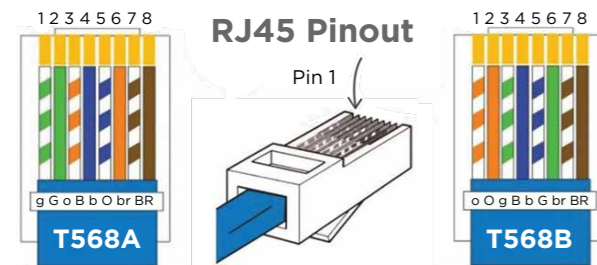

SCTLink™ Cable Specs
Integrator-Supplied CAT6 STP/UTP Cable
T568A or T568B (10m-100m min/max Length)

RCC-C005-0.3M
Serial Visca + Power Patch

RCC-C001-0.3M
HDMI to HDMI

AVer CAM520 Pro

PPC-022-0.3M

RJ11 to 5.5mm x 2.1mm