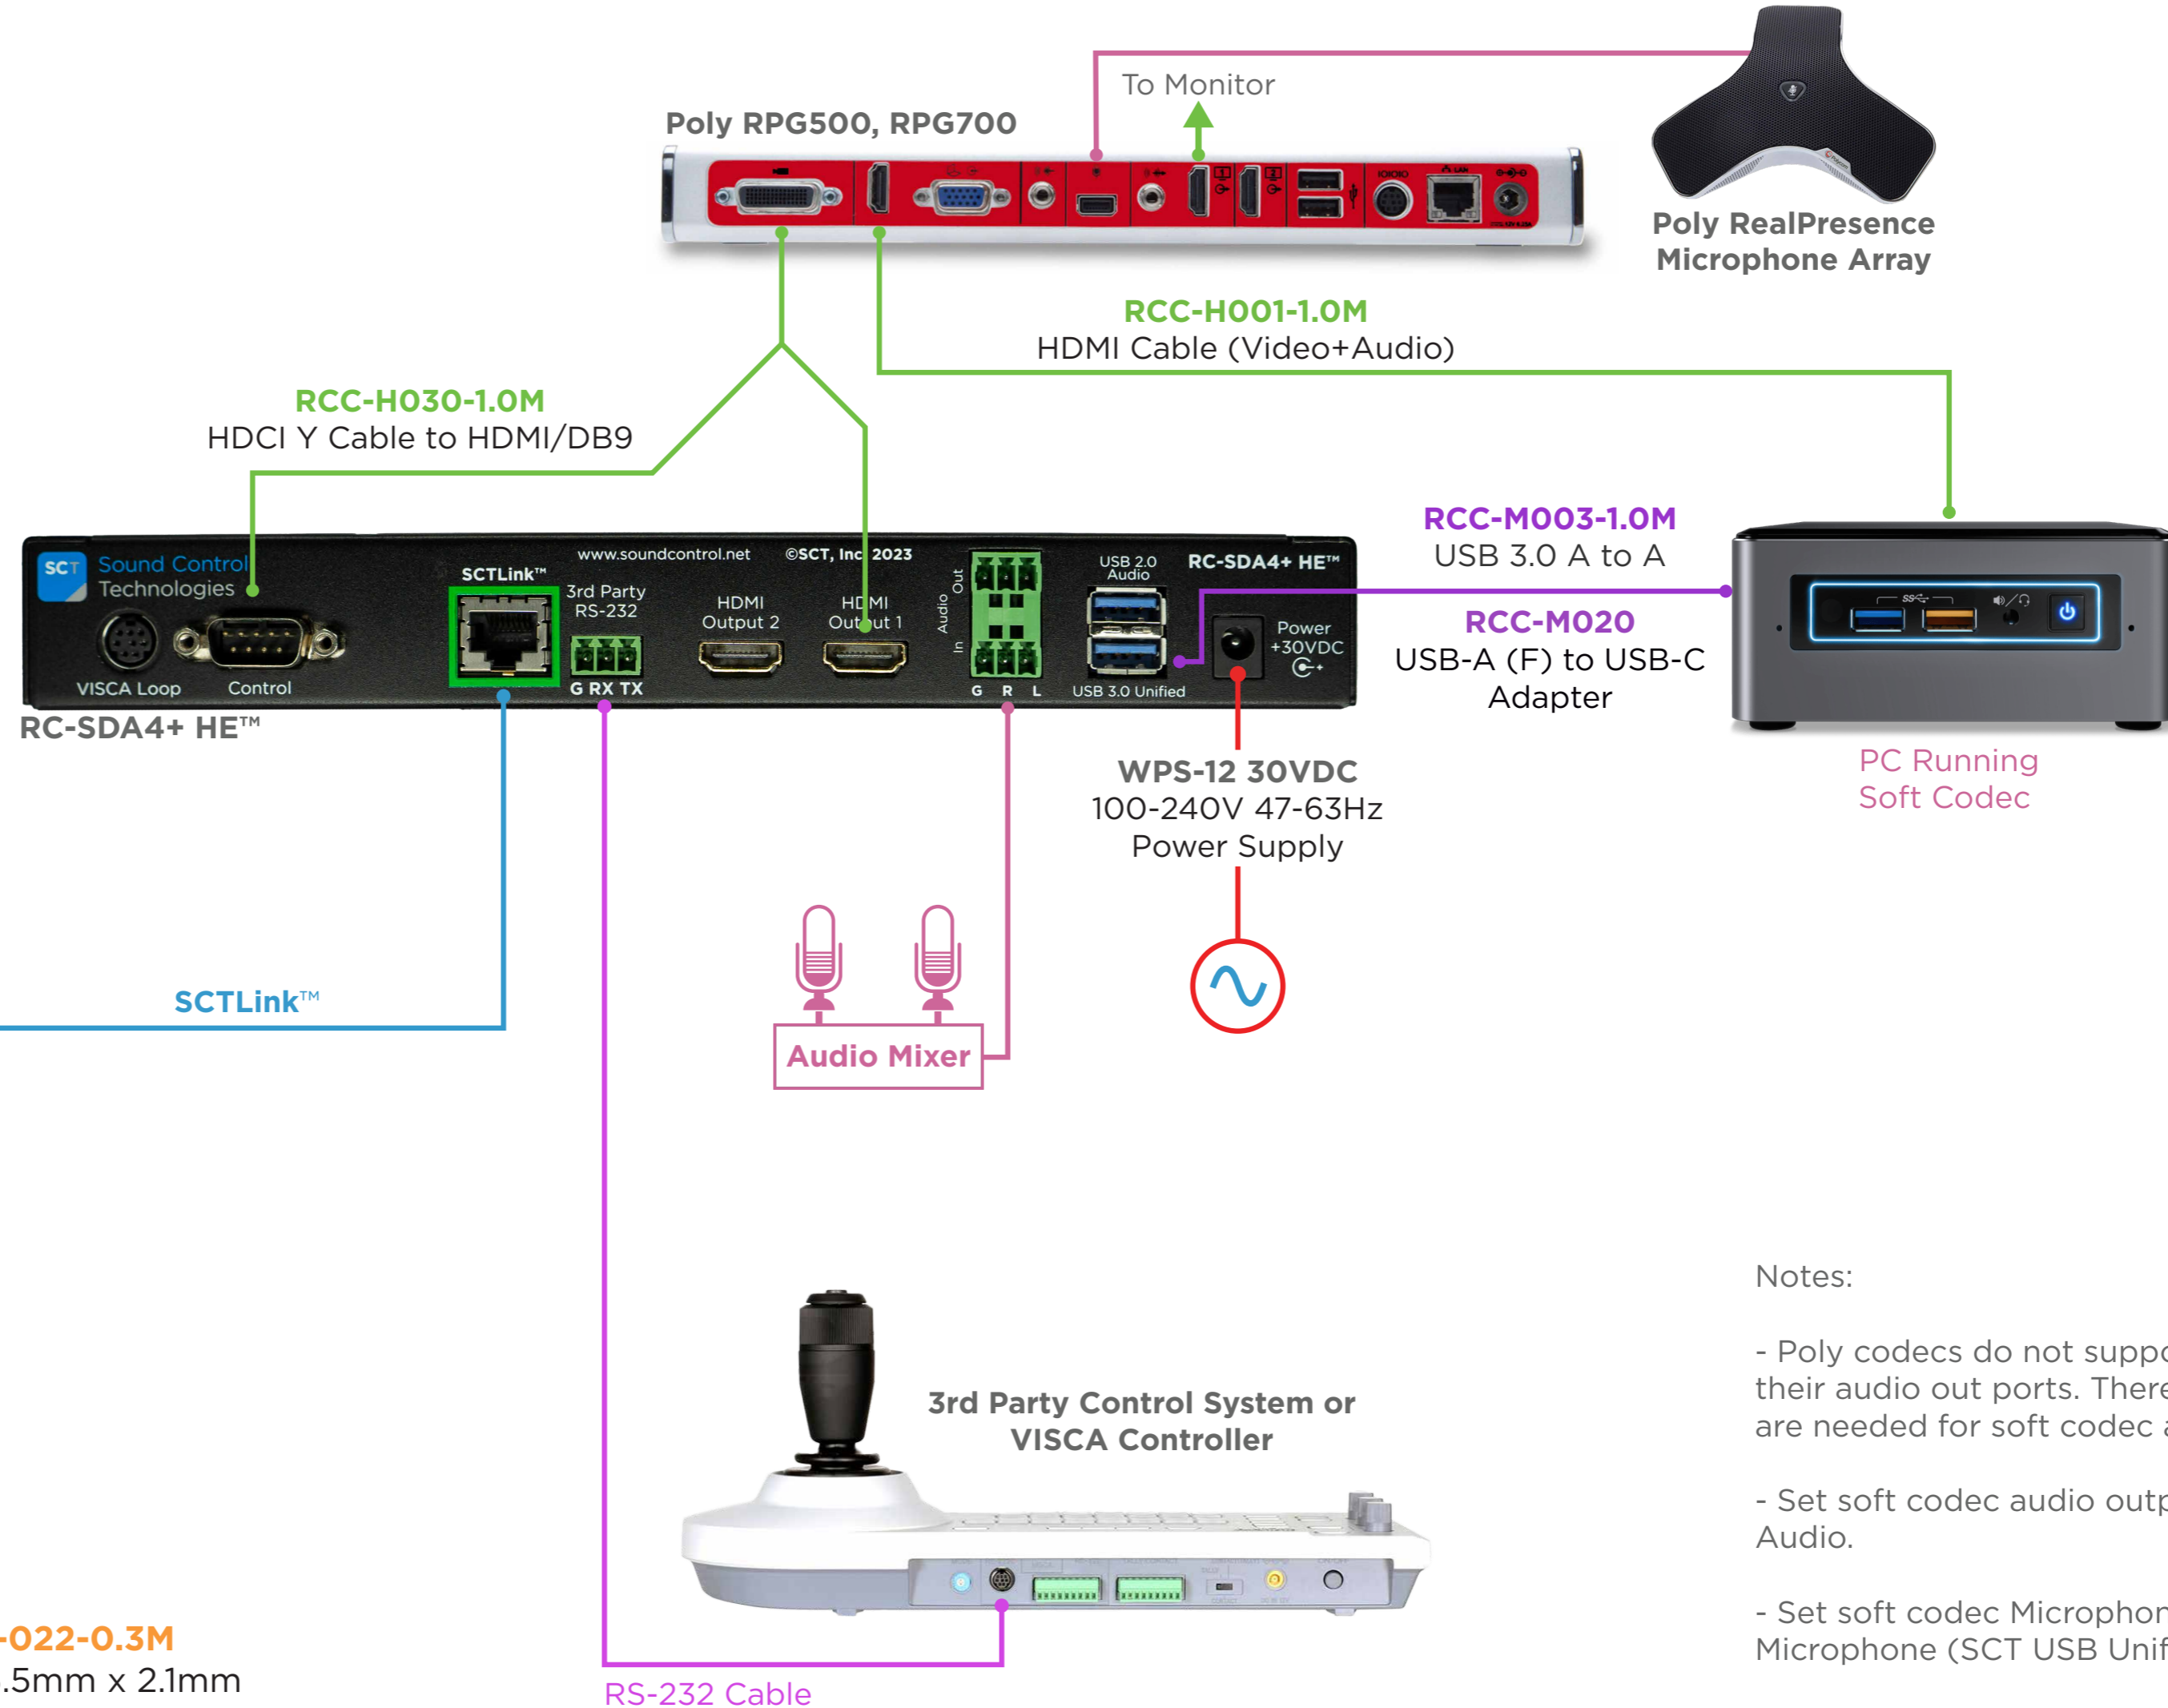

SCTLink™ Cable Specs
Integrator-Supplied CAT6 STP/UTP Cable
T568A or T568B (10m-100m min/max Length)

RCC-C005-0.3M
Serial Visca + Power Patch

RCC-C001-0.3M
HDMI to HDMI

AVer CAM520 Pro

PPC-022-0.3M

RJ11 to 5.5mm x 2.1mm

Notes:

- Poly codecs do not support room mic audio on their audio out ports. Therefore additional mic(s) are needed for soft codec applications.
- Set soft codec audio output to HDMI/Display Audio.
- Set soft codec Microphone device as: Microphone (SCT USB Unified Audio)