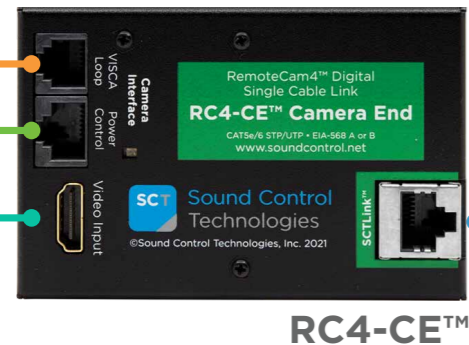

SCTLink™ Cable Specs
Integrator-Supplied CAT6 STP/UTP Cable
T568A or T568B (10m-100m min/max Length)

RCC-C005-0.3M
Serial Visca + Power Patch

RCC-C001-0.3M
HDMI to HDMI

AVer CAM520 Pro

PPC-022-0.3M

RJ11 to 5.5mm x 2.1mm

Notes:

- Poly codecs do not support room mic audio on their audio out ports. Therefore additional mic(s) are needed for soft codec applications.
- Set soft codec audio output to HDMI/Display Audio.
- Set soft codec Microphone device as: Microphone (SCT USB Unified Audio)