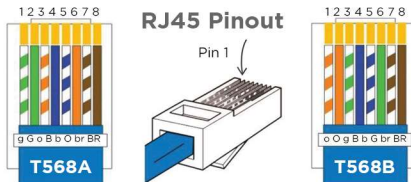

SCTLink™ Cable Specs

Integrator-Supplied CAT5e/CAT6 STP/UTP Cable
T568A or T568B (10m-100m min/max Length)

Cisco SX80, Codec Plus, Codec Pro, Codec EQ, Room Bar & Room Bar Pro