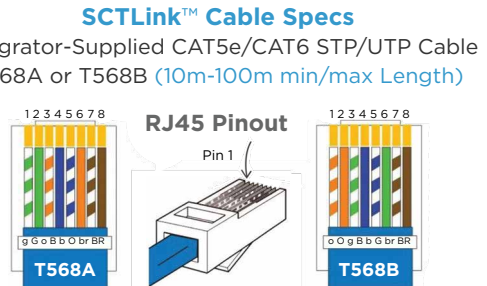

Shown: Sony SRG-X120

The RC-SDA5+UNI™ Supports Multiple Cameras. Please Reference the SCT Solution Finder

**Module Dimensions**  
 RC5-CE™: H: 0.93" (23mm) x W: 2.5" (63mm) x D: 3.741" (95mm)  
 RC-SDA5+HE™: H: 1.28" (33mm) x W: 9.47" (241mm) x D: 4.88" (124mm)