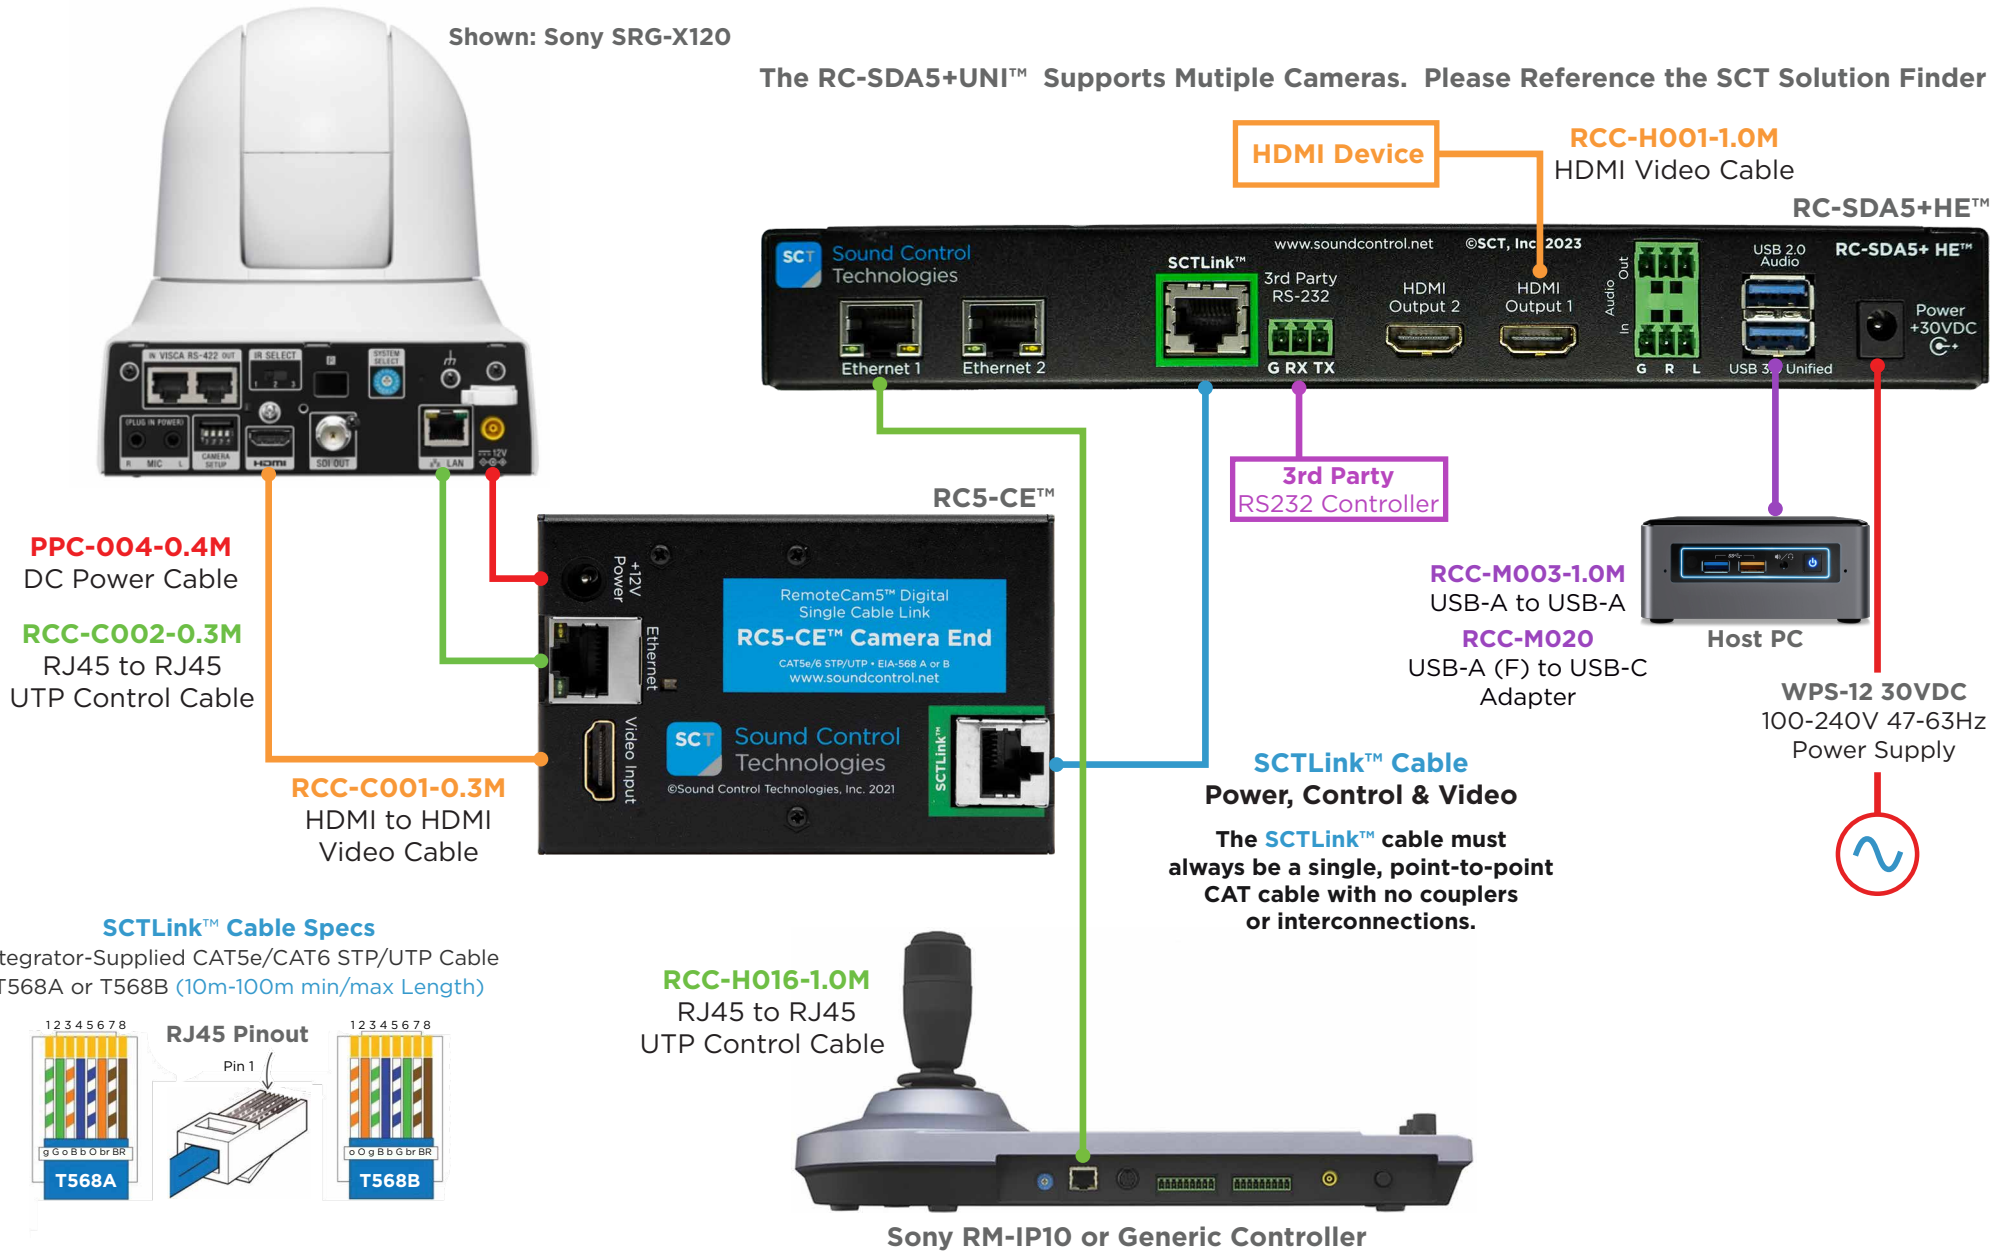

Shown: Sony SRG-X120

The RC-SDA5+UNI™ Supports Multiple Cameras. Please Reference the SCT Solution Finder

**Module Dimensions**  
 RC5-CE™: H: 0.93" (23mm) x W: 2.5" (63mm) x D: 3.741" (95mm)  
 RC-SDA5+HE™: H: 1.28" (33mm) x W: 9.47" (241mm) x D: 4.88" (124mm)